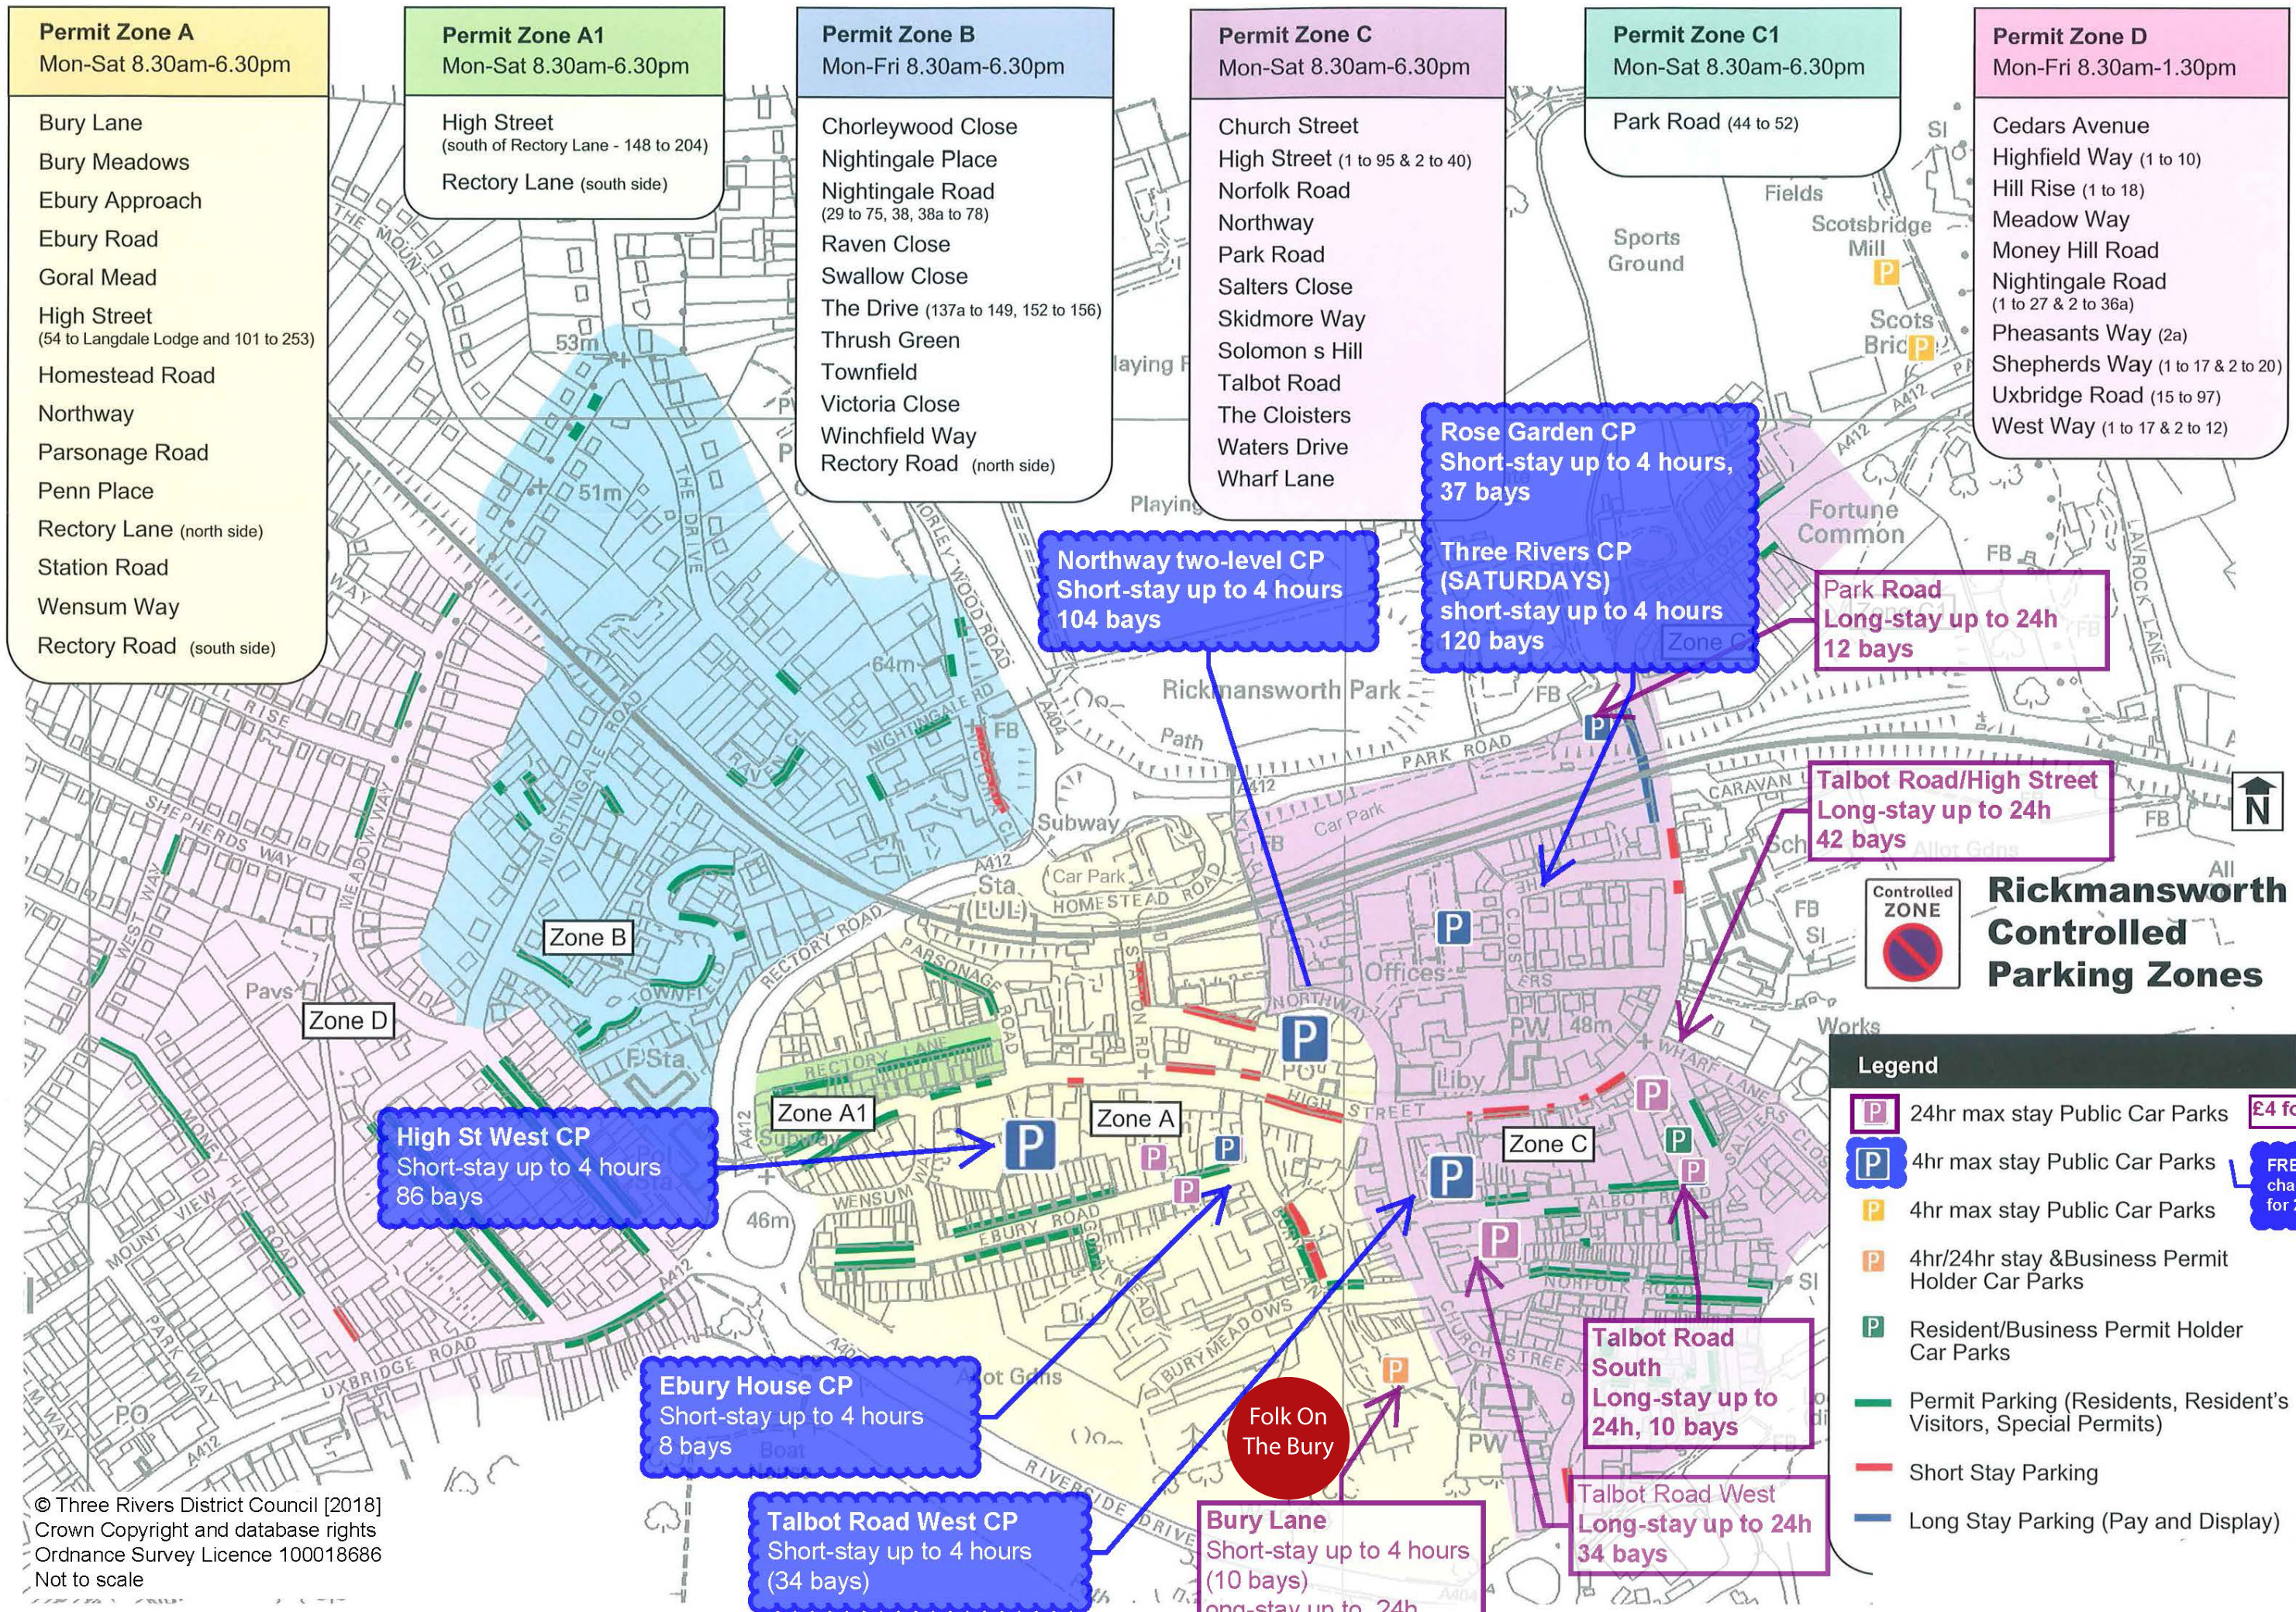

- Permit Zone A**
Mon-Sat 8.30am-6.30pm
- Bury Lane
 - Bury Meadows
 - Ebury Approach
 - Ebury Road
 - Goral Mead
 - High Street (54 to Langdale Lodge and 101 to 253)
 - Homestead Road
 - Northway
 - Parsonage Road
 - Penn Place
 - Rectory Lane (north side)
 - Station Road
 - Wensum Way
 - Rectory Road (south side)

- Permit Zone A1**
Mon-Sat 8.30am-6.30pm
- High Street (south of Rectory Lane - 148 to 204)
 - Rectory Lane (south side)

- Permit Zone B**
Mon-Fri 8.30am-6.30pm
- Chorleywood Close
 - Nightingale Place
 - Nightingale Road (29 to 75, 38, 38a to 78)
 - Raven Close
 - Swallow Close
 - The Drive (137a to 149, 152 to 156)
 - Thrush Green
 - Townfield
 - Victoria Close
 - Winchfield Way
 - Rectory Road (north side)

Northway two-level CP
Short-stay up to 4 hours
104 bays

Rose Garden CP
Short-stay up to 4 hours,
37 bays

Three Rivers CP (SATURDAYS)
short-stay up to 4 hours
120 bays

Park Road
Long-stay up to 24h
12 bays

Talbot Road South
Long-stay up to 24h,
10 bays

Talbot Road West
Long-stay up to 24h
34 bays

- Legend**
- 24hr max stay Public Car Parks **£4 for 24h**
 - 4hr max stay Public Car Parks **FREE 1hr, charged for 2-4hrs**
 - 4hr max stay Public Car Parks
 - 4hr/24hr stay & Business Permit Holder Car Parks
 - Resident/Business Permit Holder Car Parks
 - Permit Parking (Residents, Resident's Visitors, Special Permits)
 - Short Stay Parking
 - Long Stay Parking (Pay and Display)